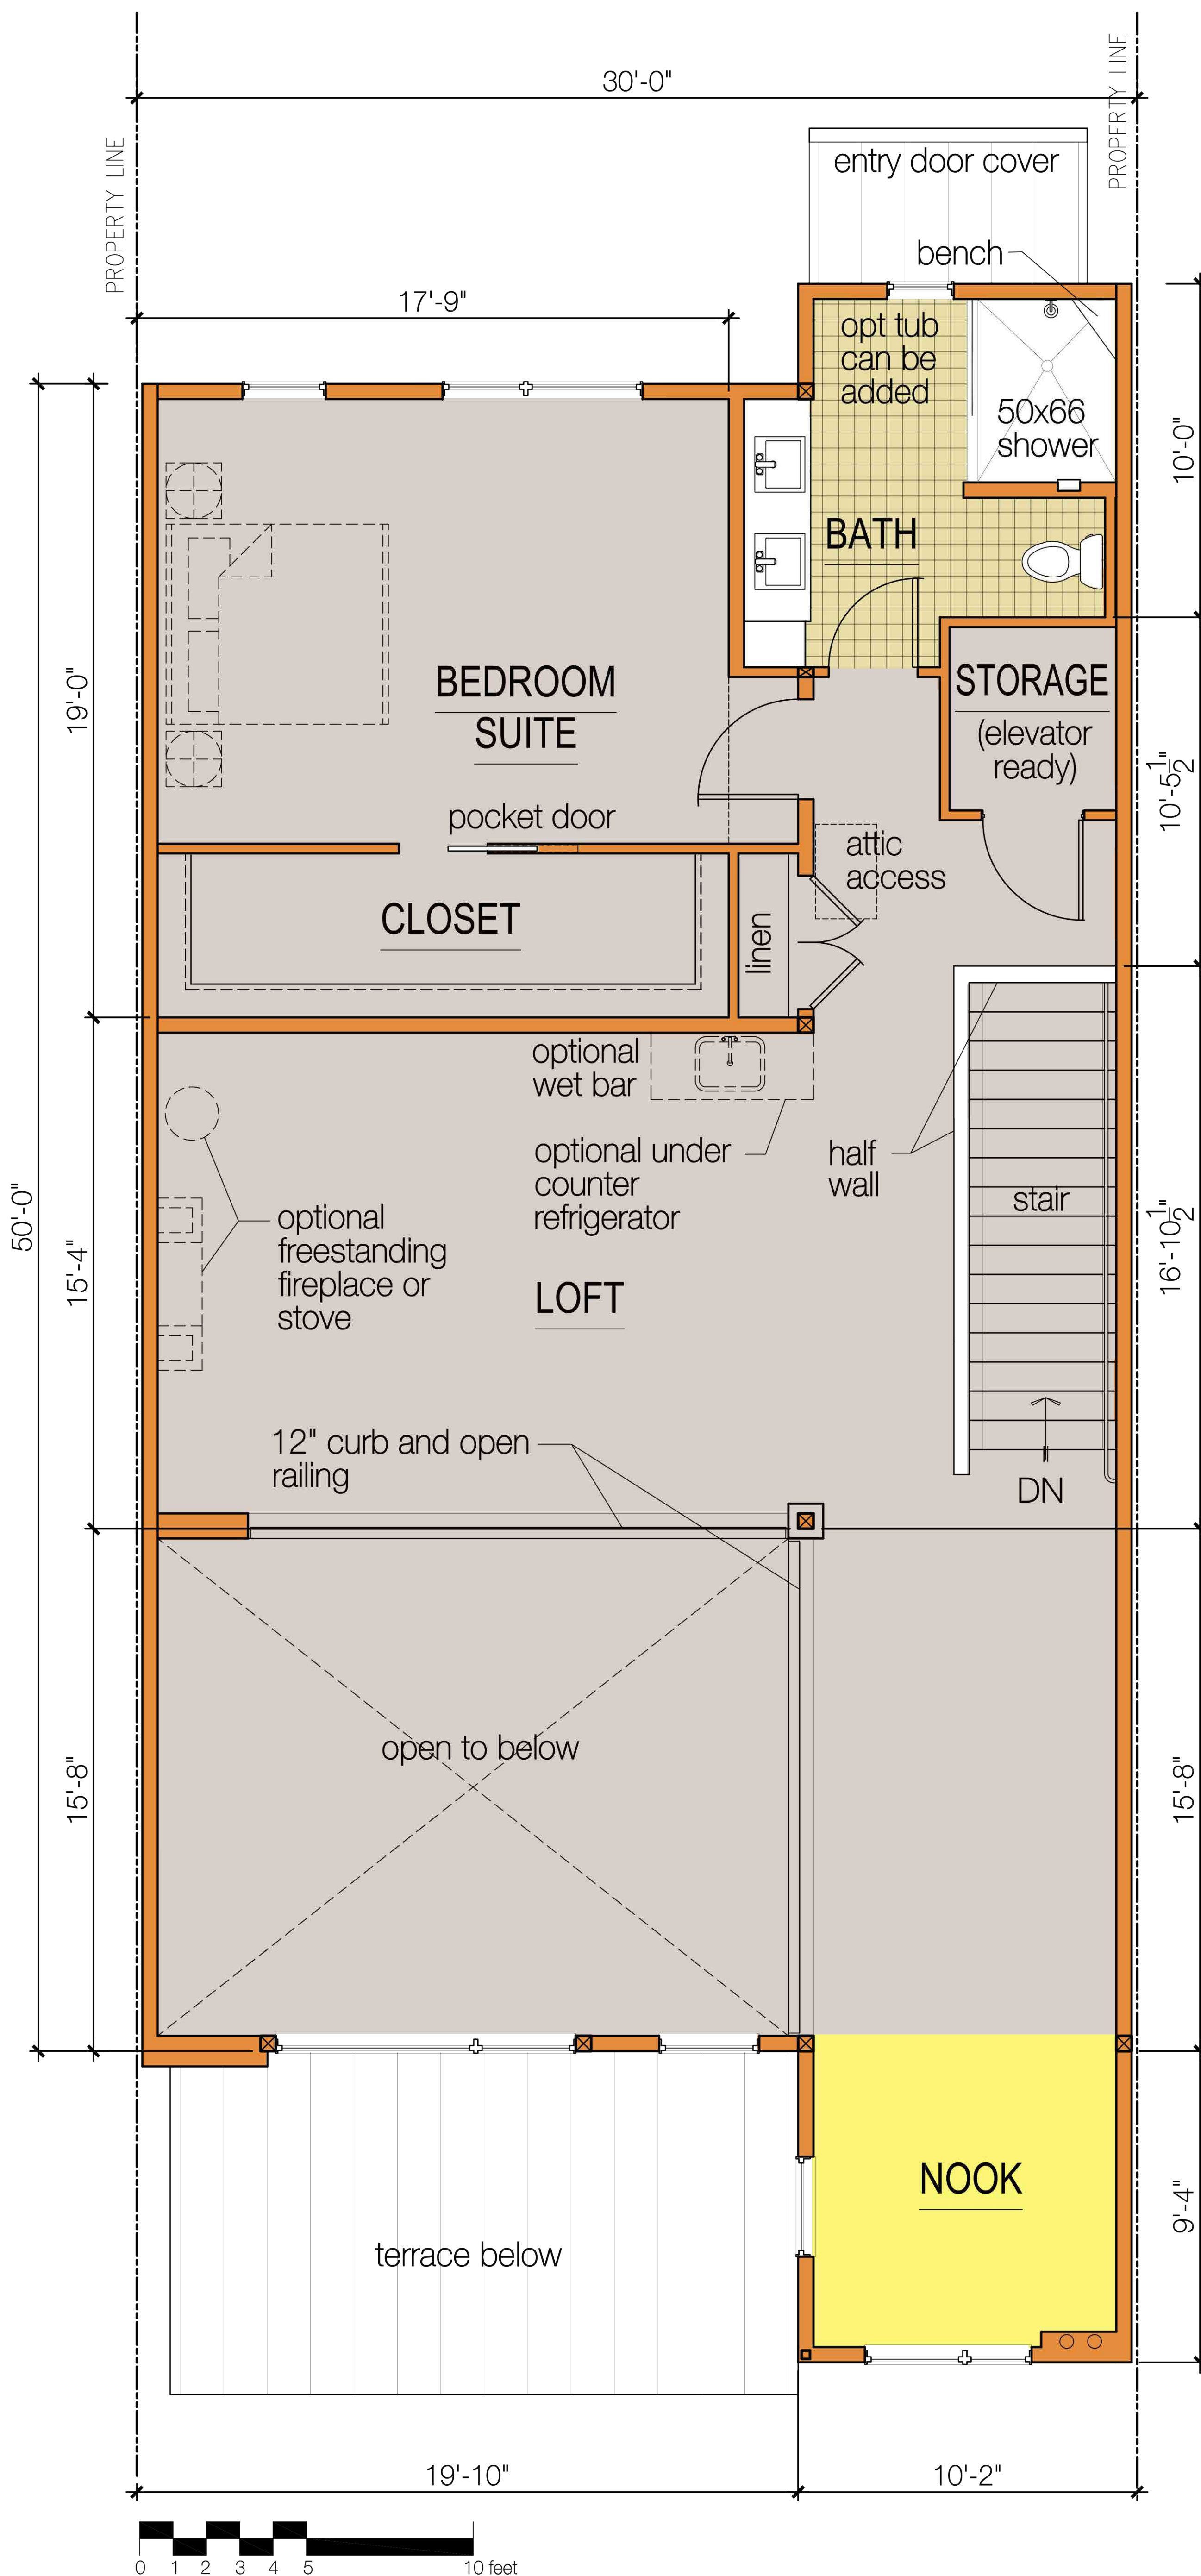

# The Emerson

## THIRD FLOOR STANDARD PLAN

1282 SQ. FT. LIVING SPACE

### LEGEND - FLOOR FINISH

 Tile  Carpet

\* Wood and Tile Upgrades are Available.