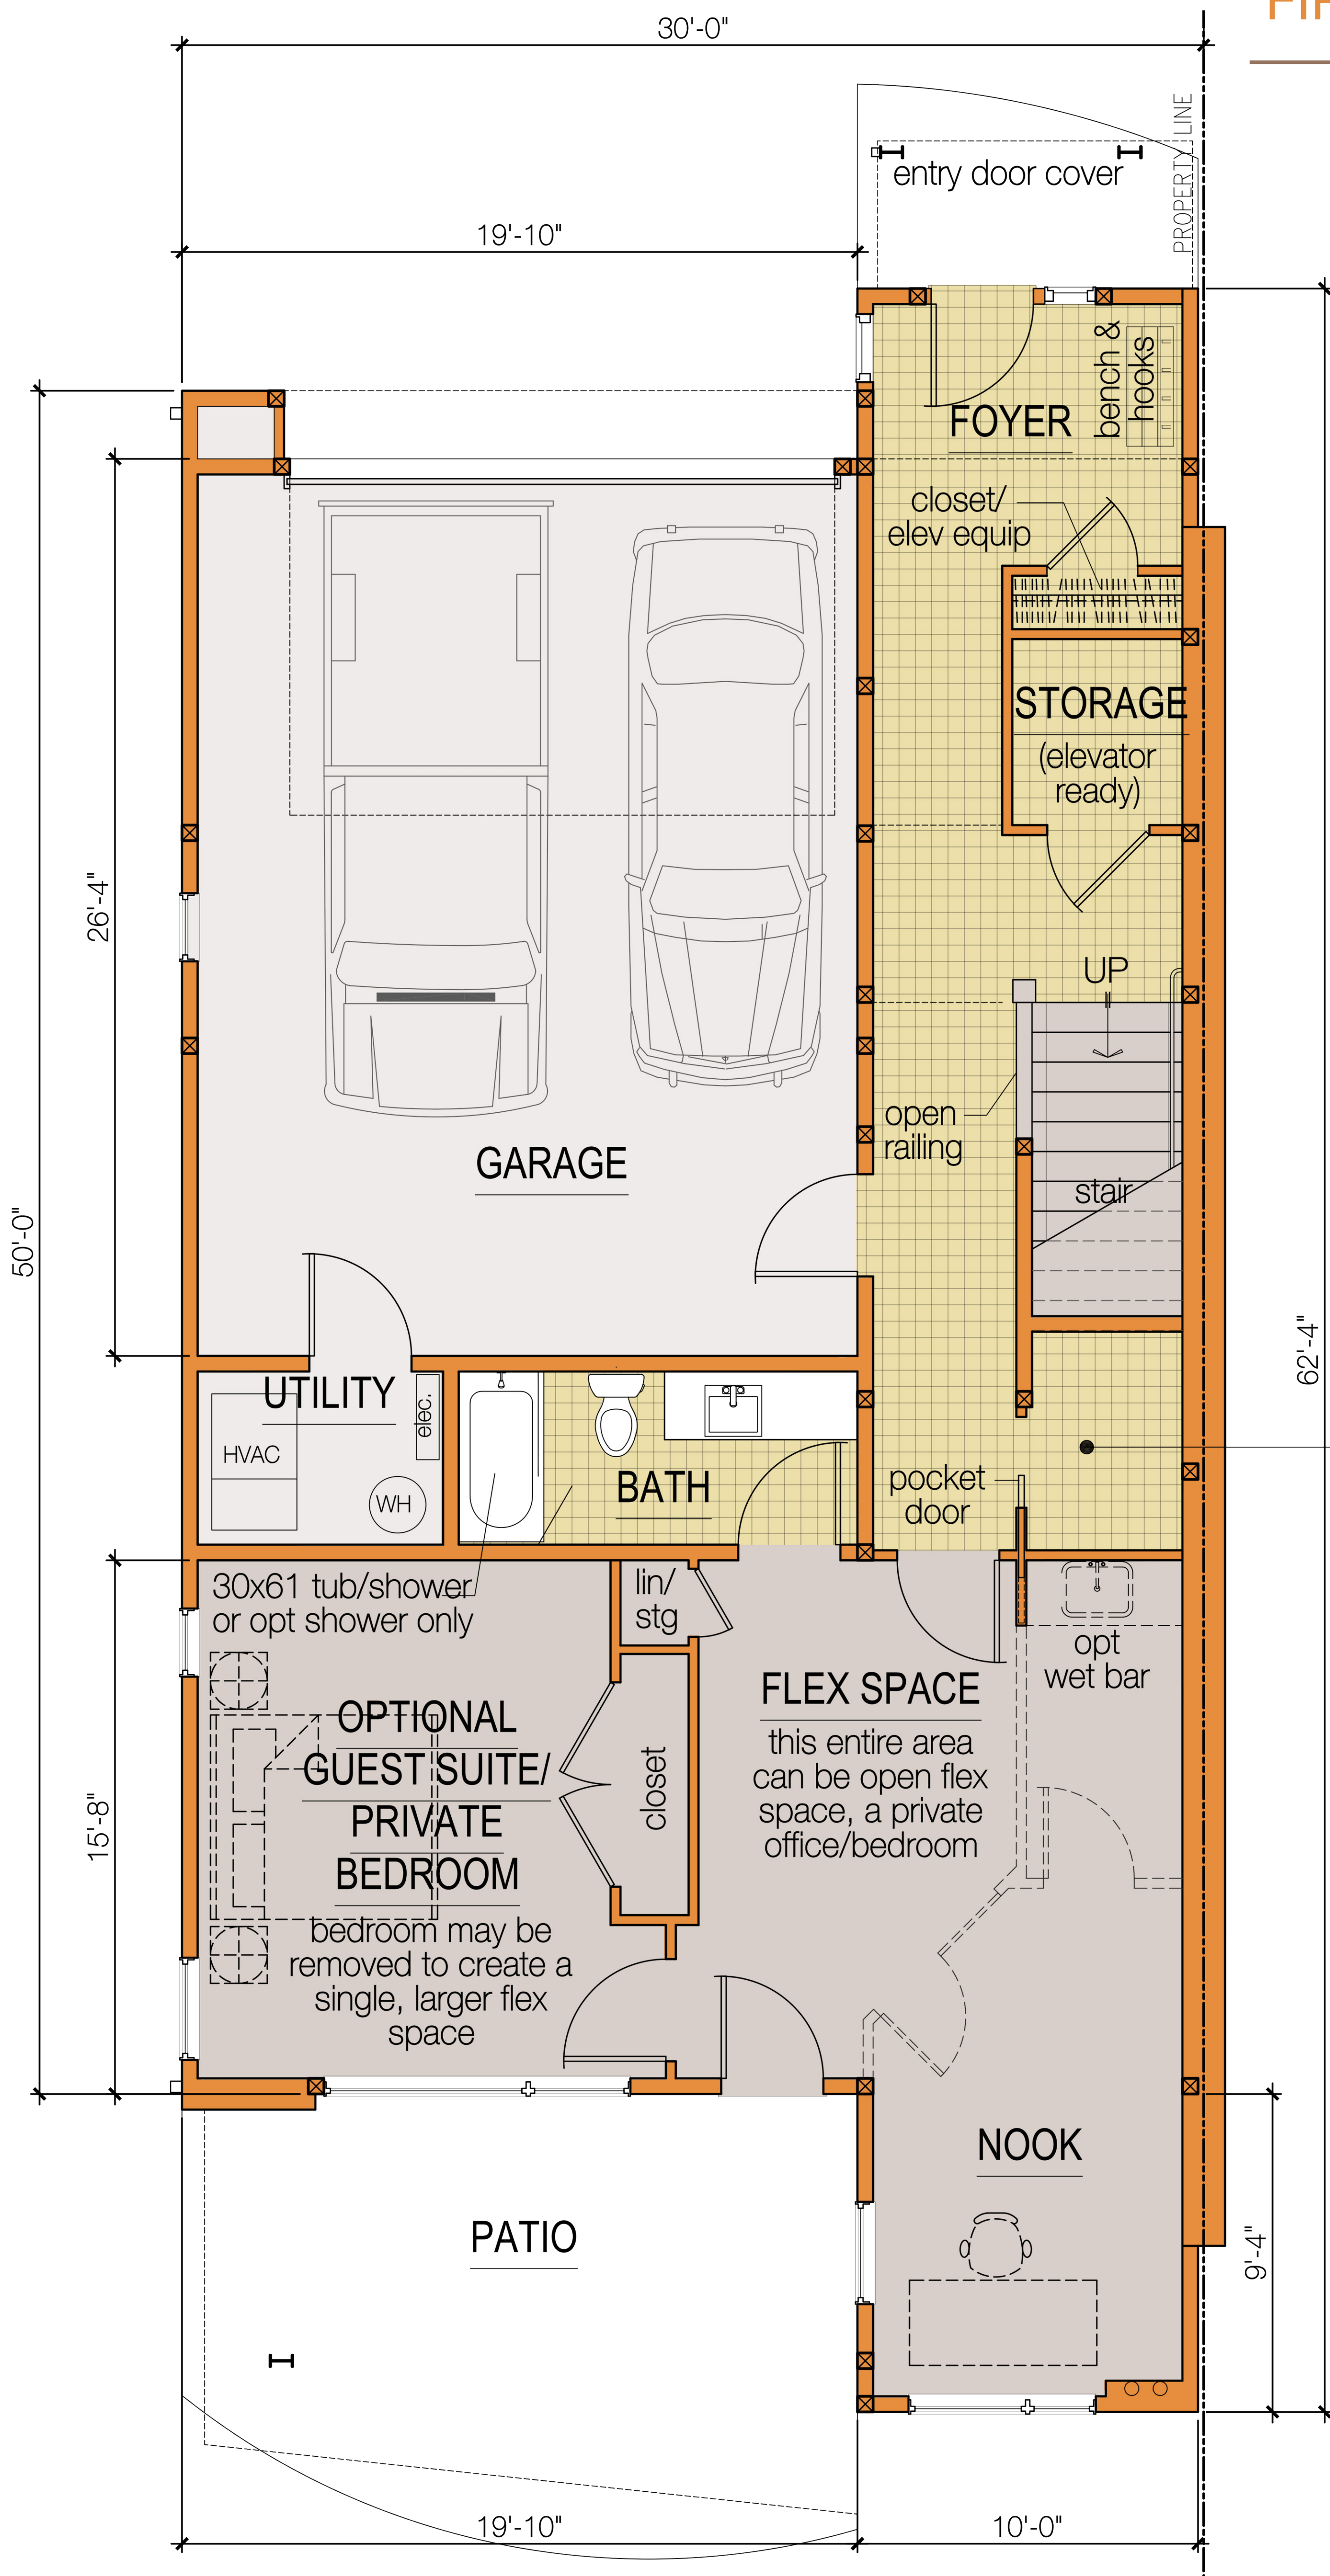

LEGEND - FLOOR FINISH

Tile
 Carpet
 Concrete

* All Flooring is Carpet Unless Noted Otherwise.
Wood and Tile Upgrades are Available.

The Emerson

FIRST FLOOR/STANDARD PLAN

1021 SQ. FT. LIVING SPACE
565 SQ. FT. GARAGE

Laundry Room Option

STORAGE/
MUD ROOM

Please note that when constructed, exact dimensions and plan details may vary.
revised 9.22.21