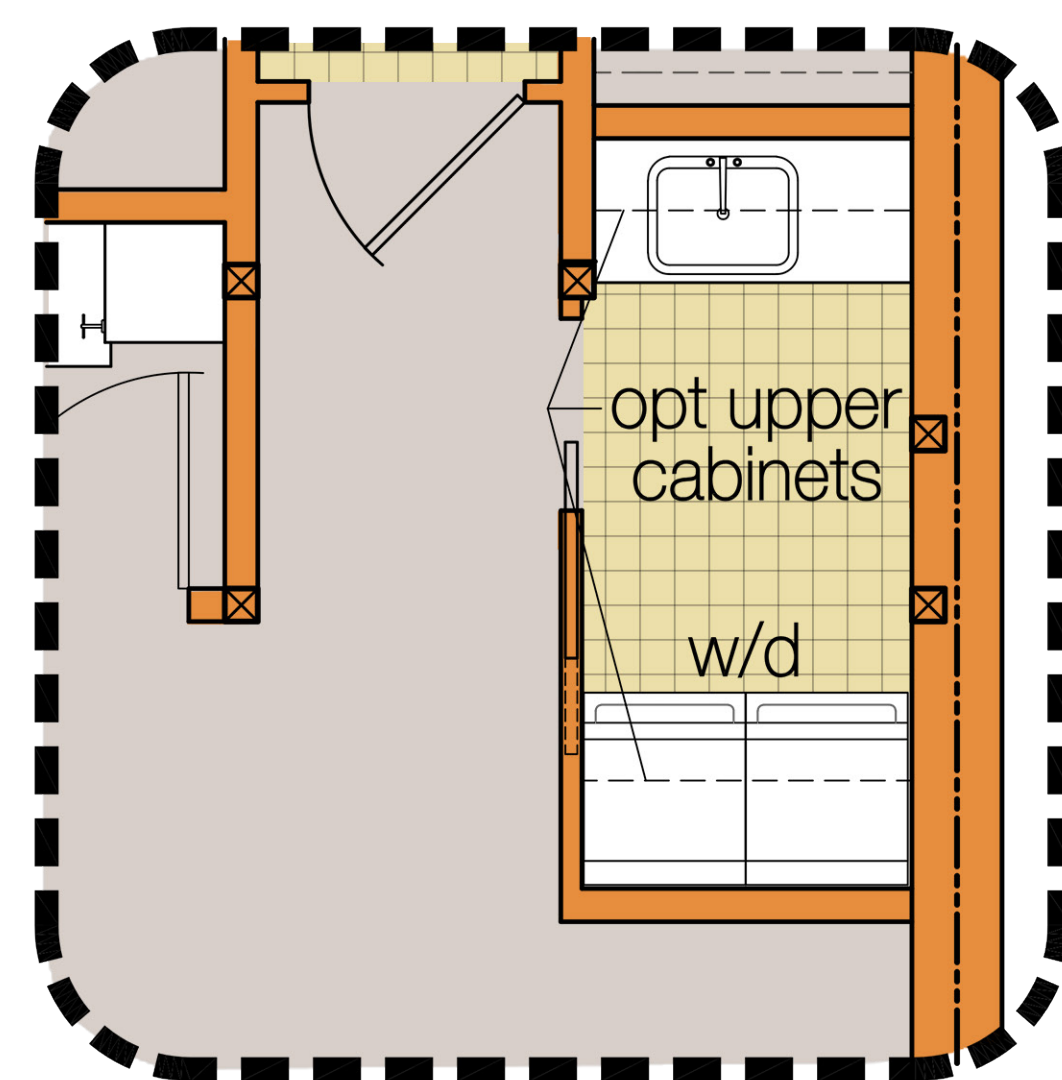

LEGEND - FLOOR FINISH

Tile
 Carpet
 Concrete

* All Flooring is Carpet Unless Noted Otherwise.
Wood and Tile Upgrades are Available.

The Emerson

FIRST FLOOR/STANDARD PLAN

1021 SQ. FT. LIVING SPACE
565 SQ. FT. GARAGE

Laundry Room Option

STORAGE/
MUD ROOM

Please note that when constructed, exact dimensions and plan details may vary.
revised 9.22.21