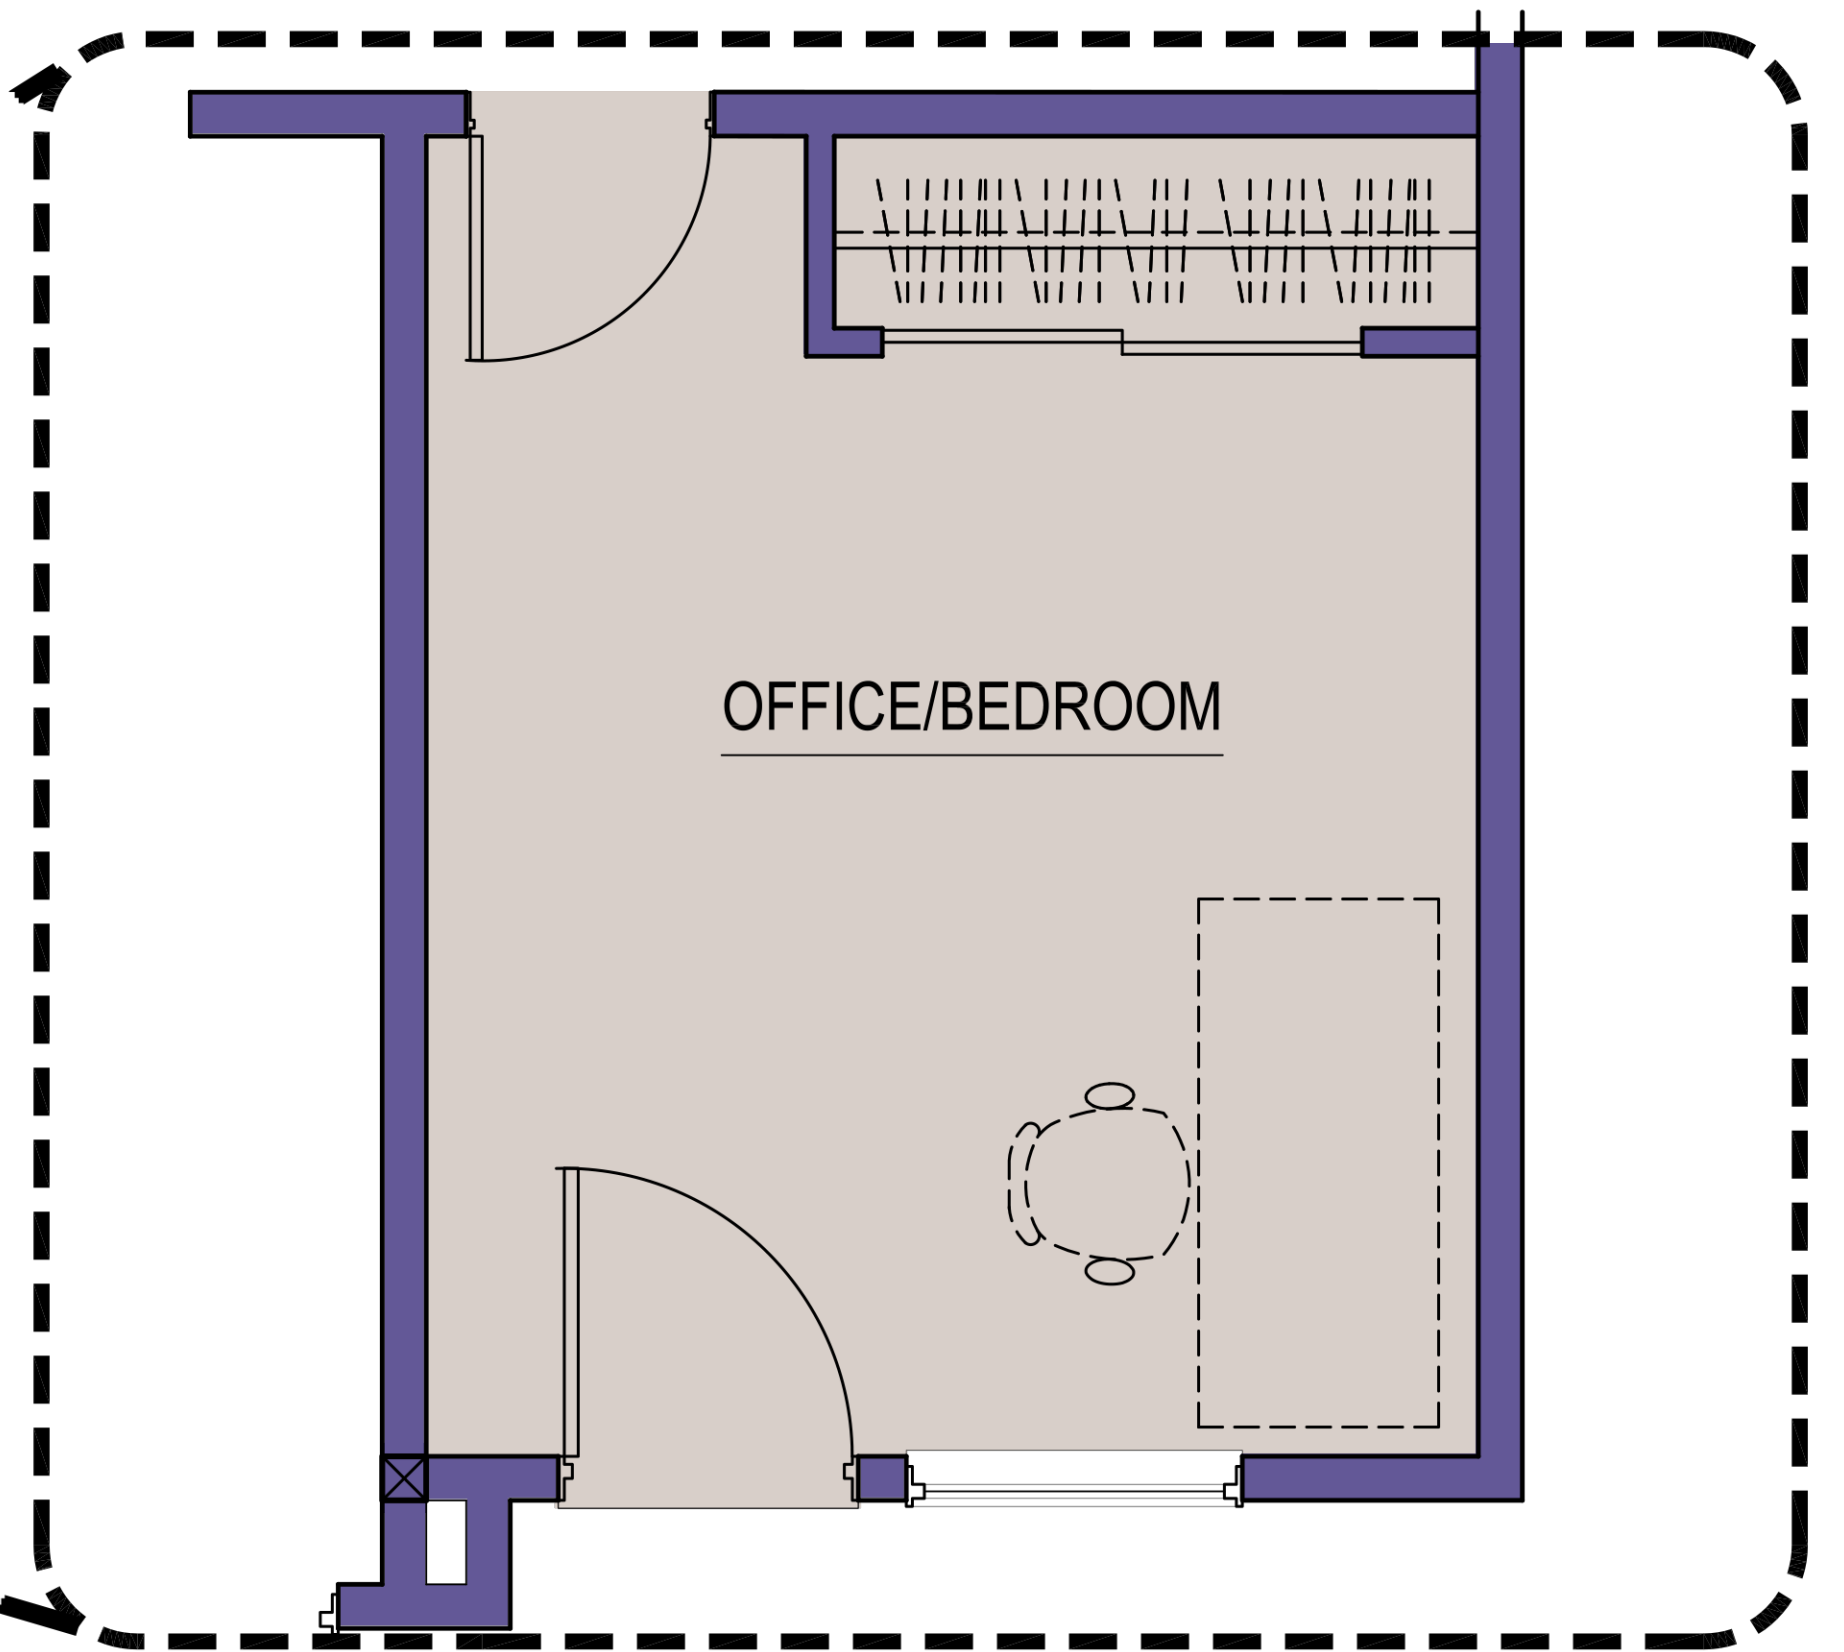

The Walden

2 STORY SECOND FLOOR OPTION 1

LOFT LOUNGE WITH LAUNDRY

SECOND FLOOR - 1,248 SQ. FT. LIVING SPACE

Bathroom Option

Closet Option

Office/Bedroom Option

Note:
End units have additional windows that are not shown.

Please note that when constructed, actual dimensions may vary.
revised 2.24.2020