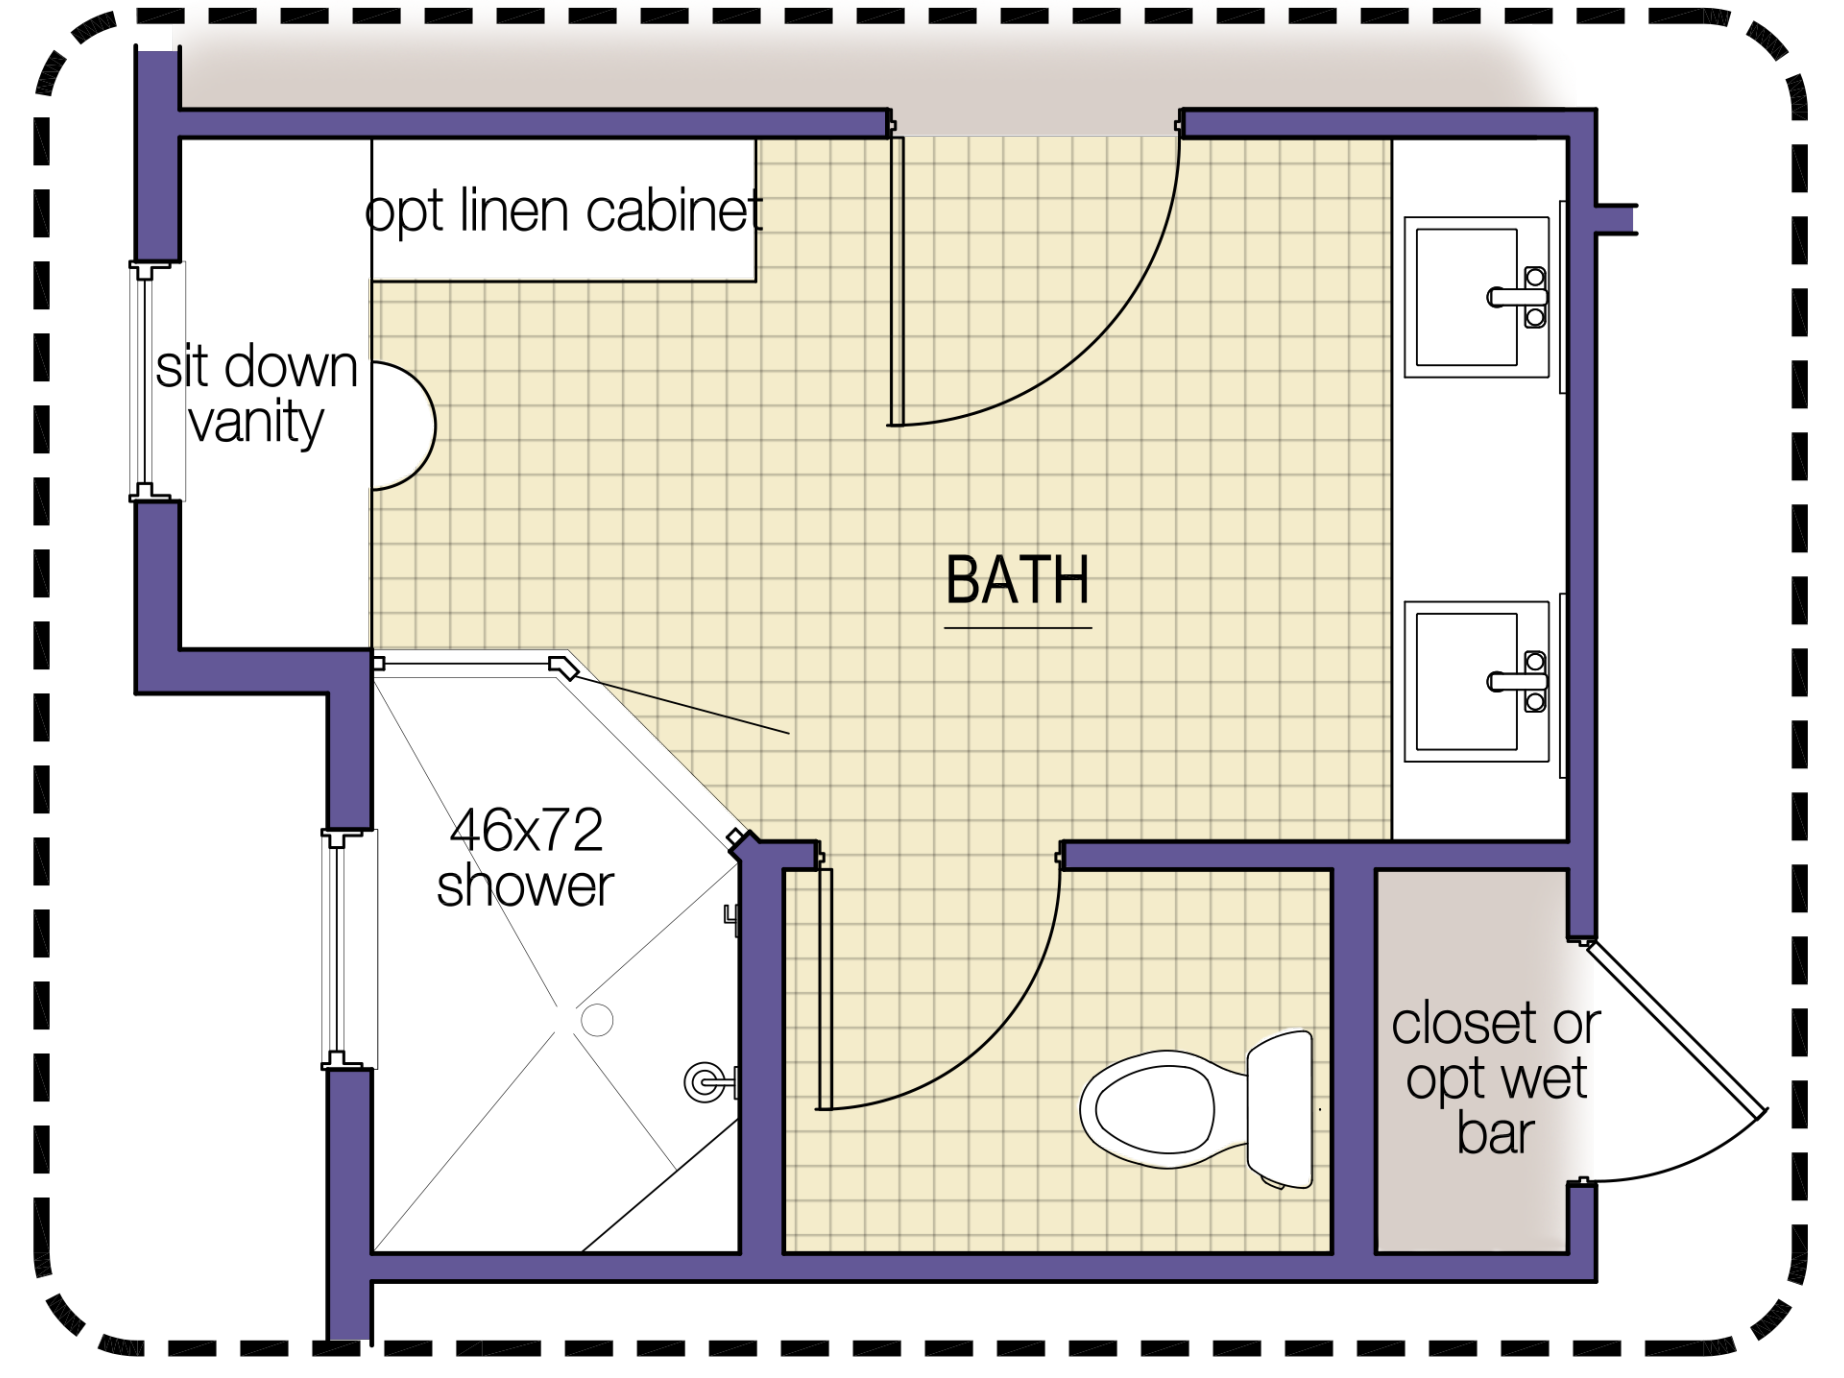

The Walden

2 STORY SECOND FLOOR OPTION 1

LOFT LOUNGE WITH LAUNDRY

SECOND FLOOR - 1,248 SQ. FT. LIVING SPACE

Bathroom Option

Closet Option

Office/Bedroom Option

Note:
End units have additional windows that are not shown.

Please note that when constructed, actual dimensions may vary.
revised 2.24.2020