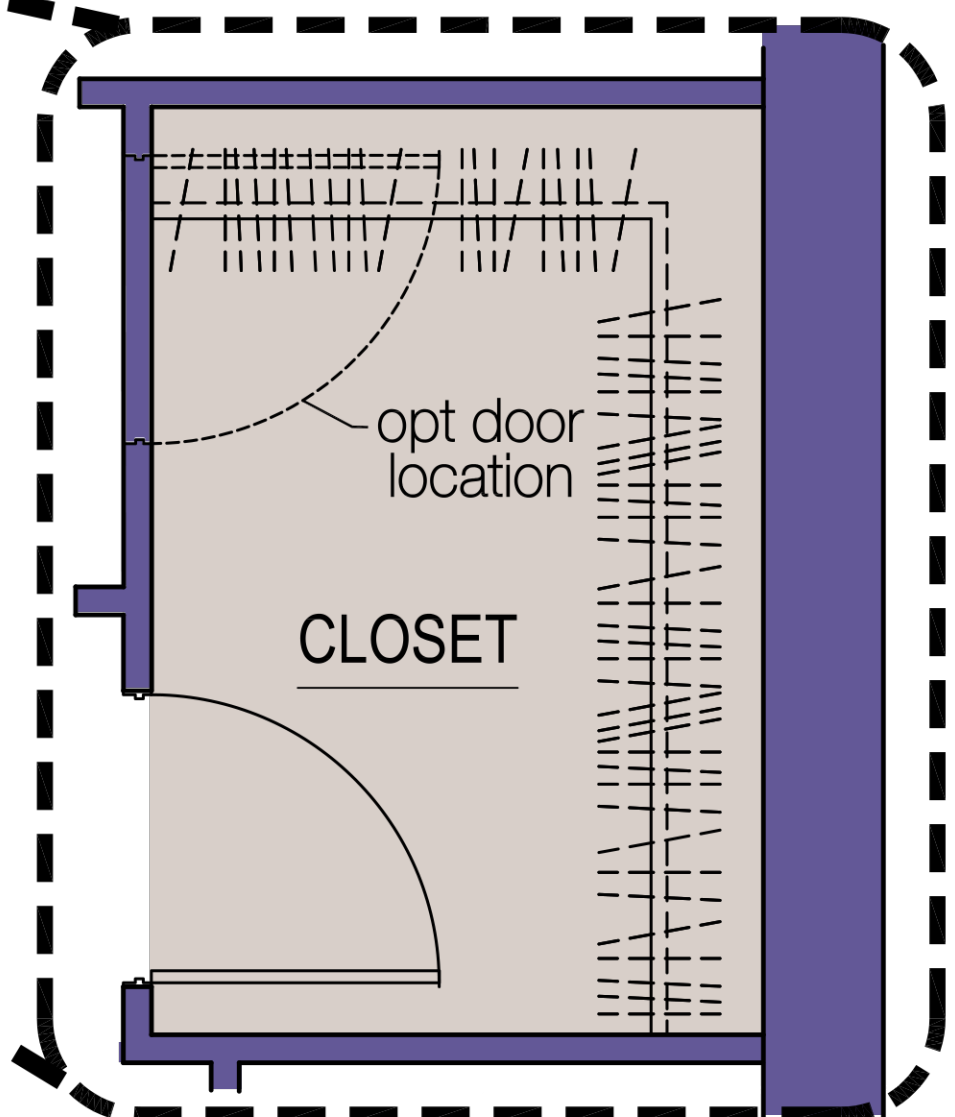

The Walden

2 STORY SECOND FLOOR OPTION 1

LOFT LOUNGE WITH LAUNDRY

SECOND FLOOR - 1,248 SQ. FT. LIVING SPACE

Bathroom Option

Closet Option

Office/Bedroom Option

Note:
End units have additional windows that are not shown.

Please note that when constructed, actual dimensions may vary.
revised 2.24.2020