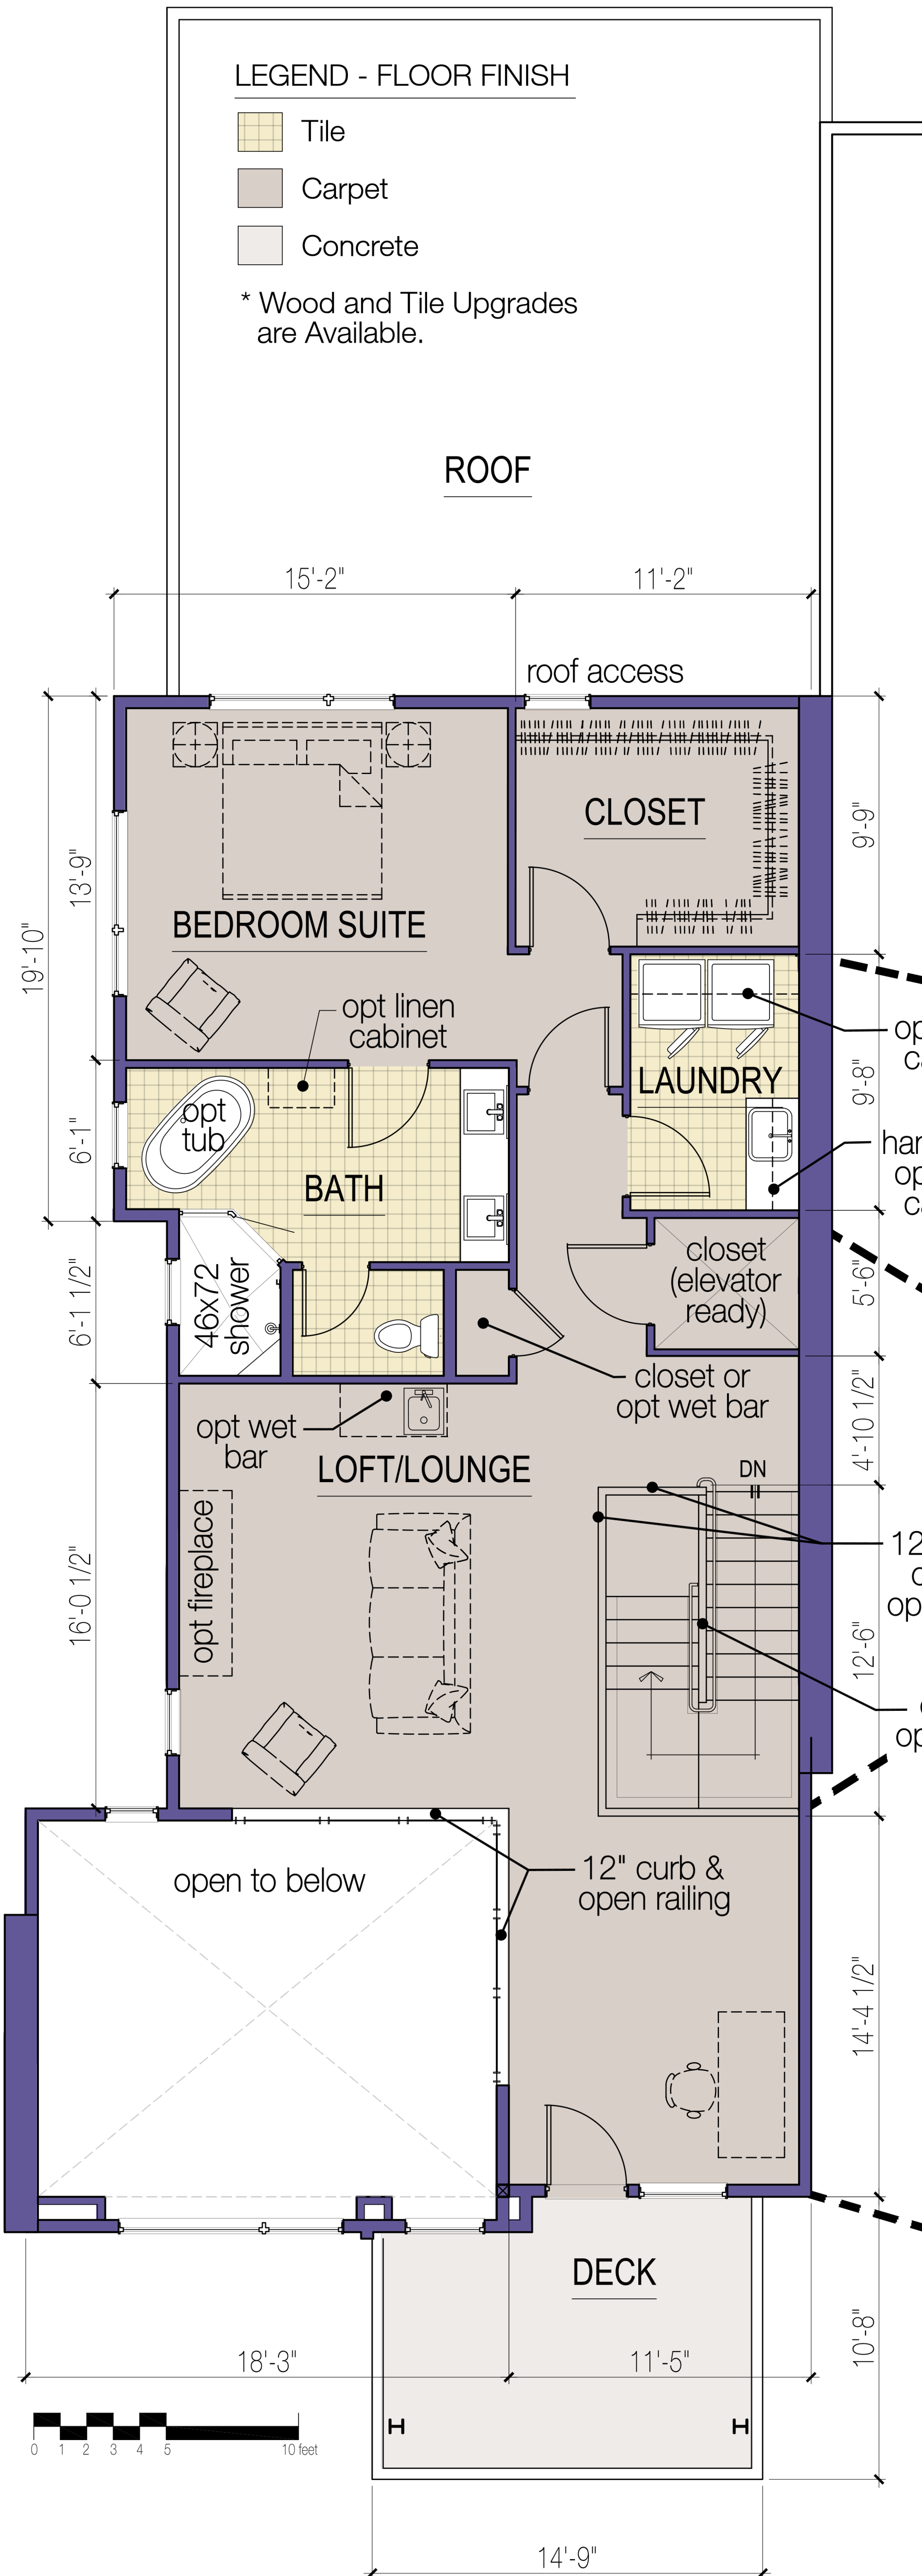

The Walden

2 STORY SECOND FLOOR OPTION 1

LOFT LOUNGE WITH LAUNDRY

SECOND FLOOR - 1,248 SQ. FT. LIVING SPACE

Bathroom Option

Closet Option

Office/Bedroom Option

Note:
End units have additional windows that are not shown.

Please note that when constructed, actual dimensions may vary.
revised 2.24.2020