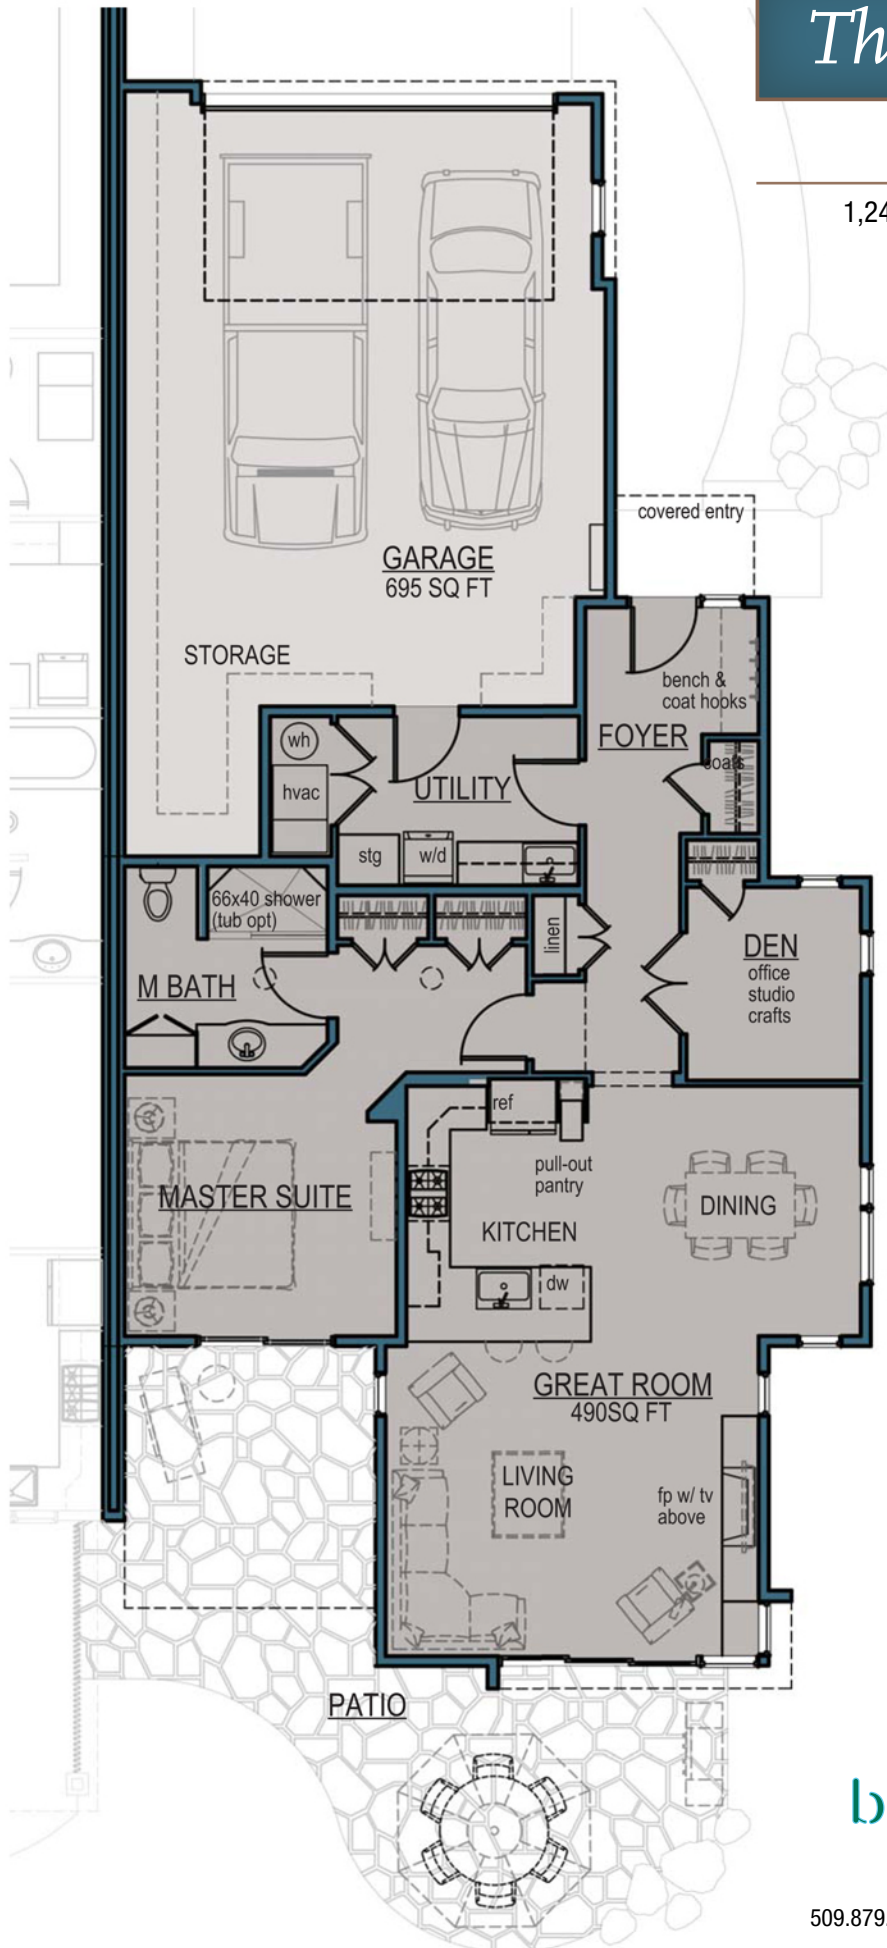

# The Thoreau

WITH DEN

1,242 SQ. FT. LIVING SPACE

509.879.5340 | [www.bellaterragardenhomes.com](http://www.bellaterragardenhomes.com)